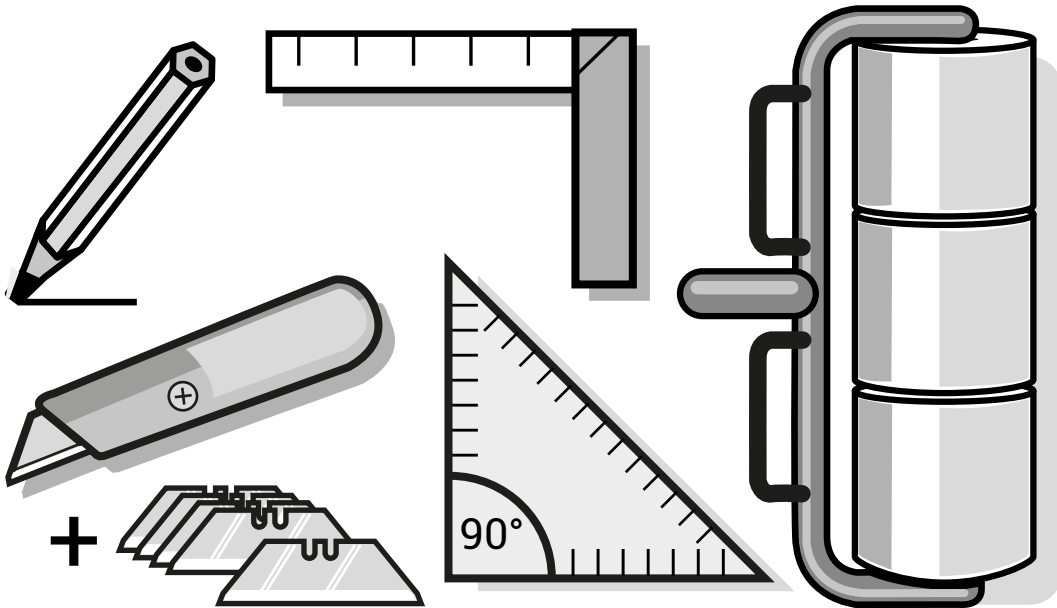

P3

Tools

MOODS®

moduleo®
Design Floors