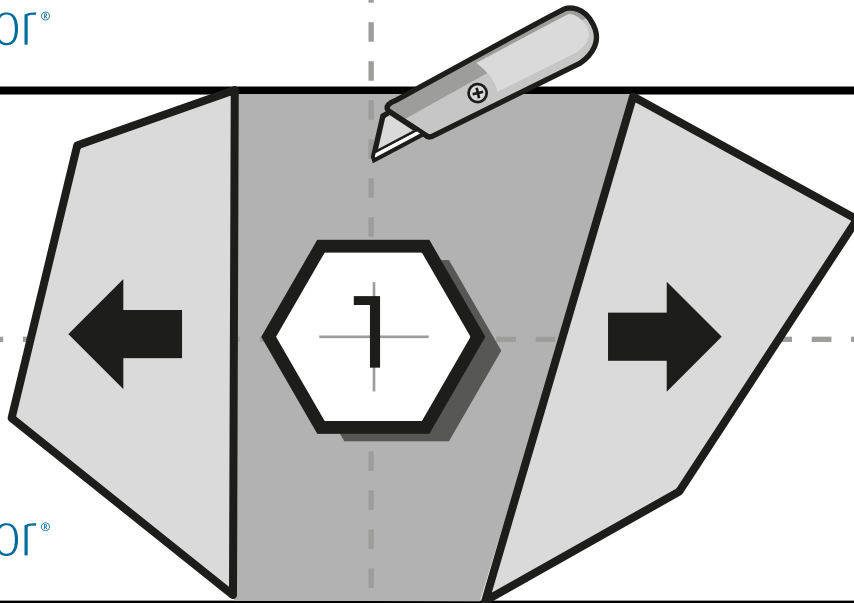

P7

»xtrafloor®
Smart Flooring Solutions

»xtrafloor®
Smart Flooring Solutions

»xtrafloor®
Smart Flooring Solutions

MOODS®

moduleo®
Design Floors